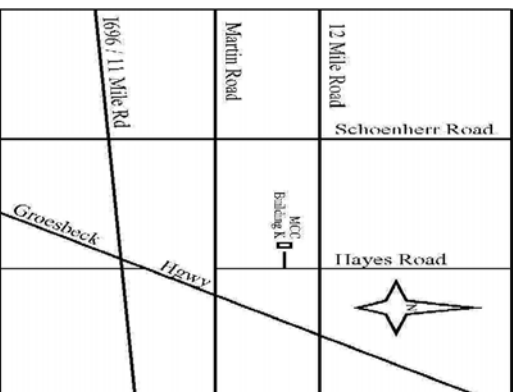

FEBRUARY AT SHCC:

TUESDAY FEB 6
Main Meeting, 7:30PM

Macomb Community College
South Campus
14500 E 12 Mile Road, Warren
John Lewis Community Center
(Building K)
(Enter from Hayes Road)

**“Your Photos on the
Web with Picasa Web
Albums” by Jerry Hess
of SHCC**